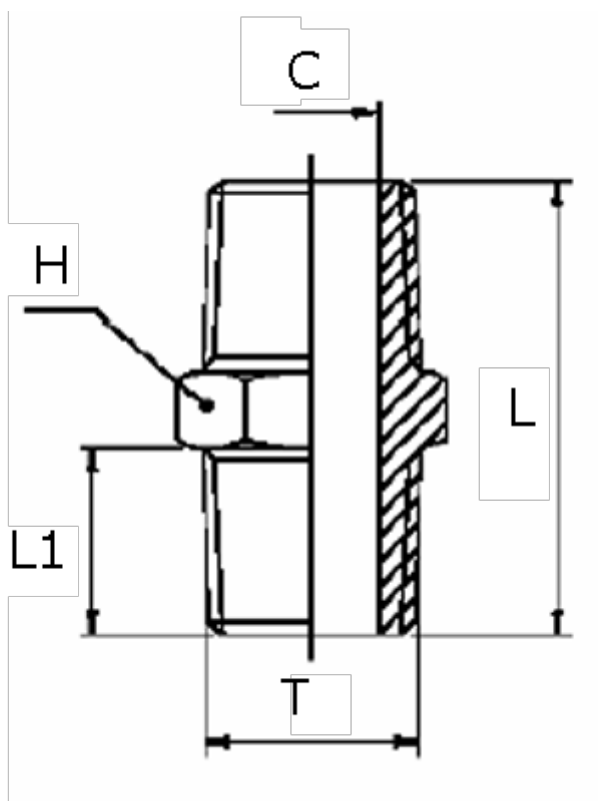

Article number: 5891110TR12
Description: Nipple 1110TR
R1/2"

Measures

C = 15.0

H = 22

L = 30.5

L1 = 12.5

T = 1/2"